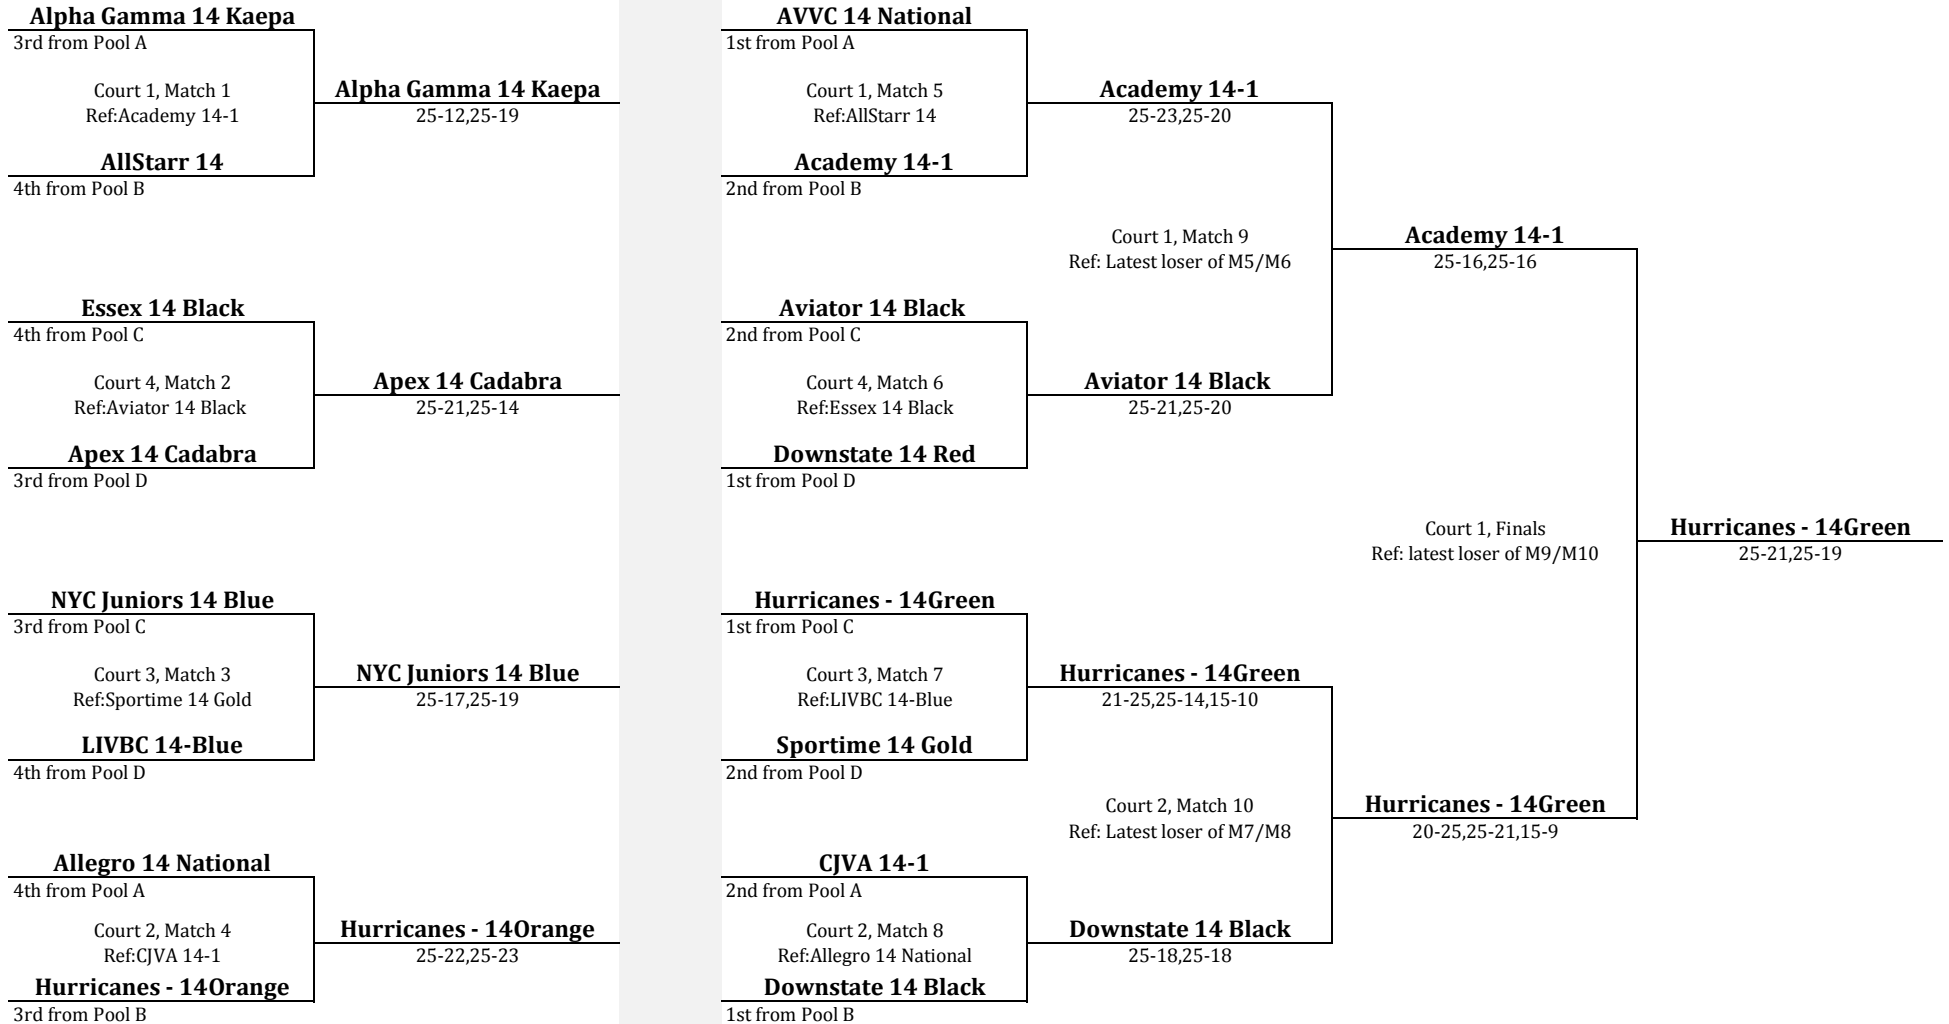

# GEVA 2012 14 Open #2

Date: 14-Apr-12

Division: 14 Open

Location: PZ

## GEVA 2012 14 Open #2

Date: 14-Apr-12 Division: 14 Open Location: PowerZone Court: 1